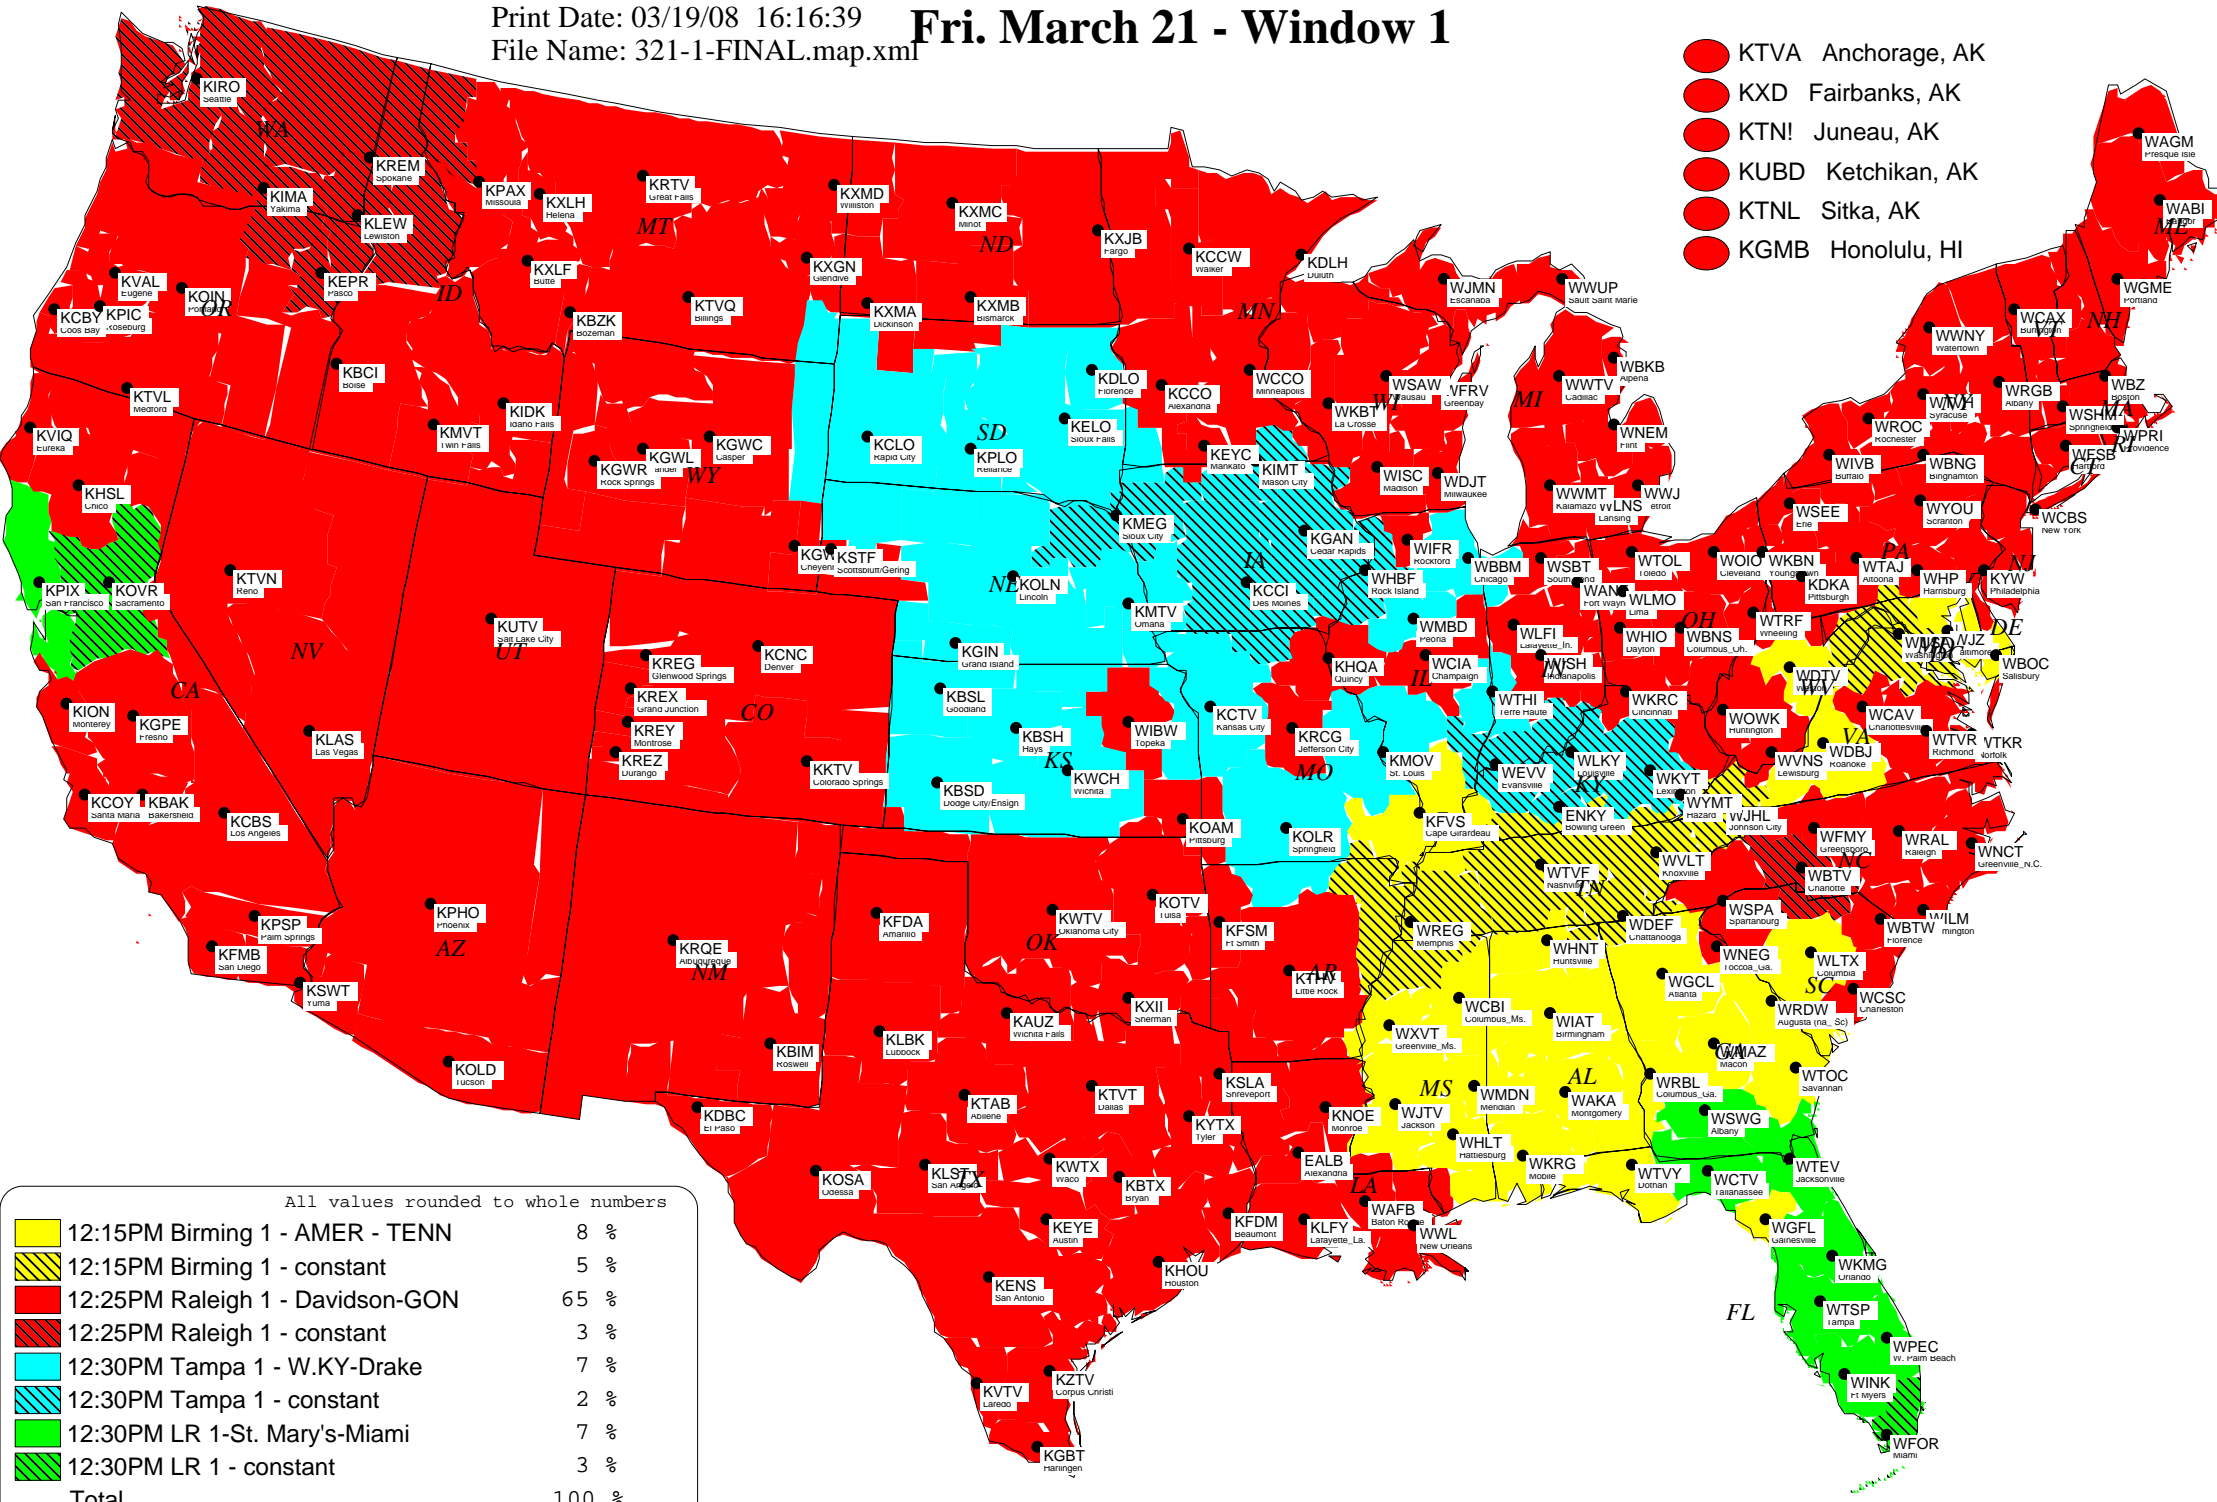

- KTVA Anchorage, AK
- KXD Fairbanks, AK
- KTN! Juneau, AK
- KUBD Ketchikan, AK
- KTNL Sitka, AK
- KGMB Honolulu, HI

2008 NCAA Tournament
Friday, March 21 - Window 1

Birmingham I (HD) - 12:15 PM
American v. Tennessee - 13%
Flex: 8%
Constant: State of TN, WUSA [5%]
Lundquist/Raftery/Wolff/Smith (YELLOW)

Raleigh I (HD) - 12:25 PM
Davidson v. Gonzaga - 68%
Flex: 65%
Constant: State of WA, KLEW/Lewiston, WBTV/Charlotte [3%]
Nantz/Packer/Dekas/Fishman (RED)

Tampa I (HD) - 12:30 PM
W. Kentucky v. Drake - 9%
Flex: 7%
Constant: State of KY, IA, WHBF/Rock Island, WEVV/Evansville [2%]
Brando/Gminski/Mack/Cornell (BLUE)

Little Rock I (HD) - 12:30 PM
St. Mary's v. Miami - 10%
Flex: 7%
Constant: WFOR/Miami, KOVR/Sacramento [3%]
Eagle/Sparkel/Karasik/Lilley (GREEN)

All values rounded to whole numbers

	12:15PM Birming 1 - AMER - TENN	8 %
	12:15PM Birming 1 - constant	5 %
	12:25PM Raleigh 1 - Davidson-GON	65 %
	12:25PM Raleigh 1 - constant	3 %
	12:30PM Tampa 1 - W.KY-Drake	7 %
	12:30PM Tampa 1 - constant	2 %
	12:30PM LR 1-St. Mary's-Miami	7 %
	12:30PM LR 1 - constant	3 %
	Total	100 %